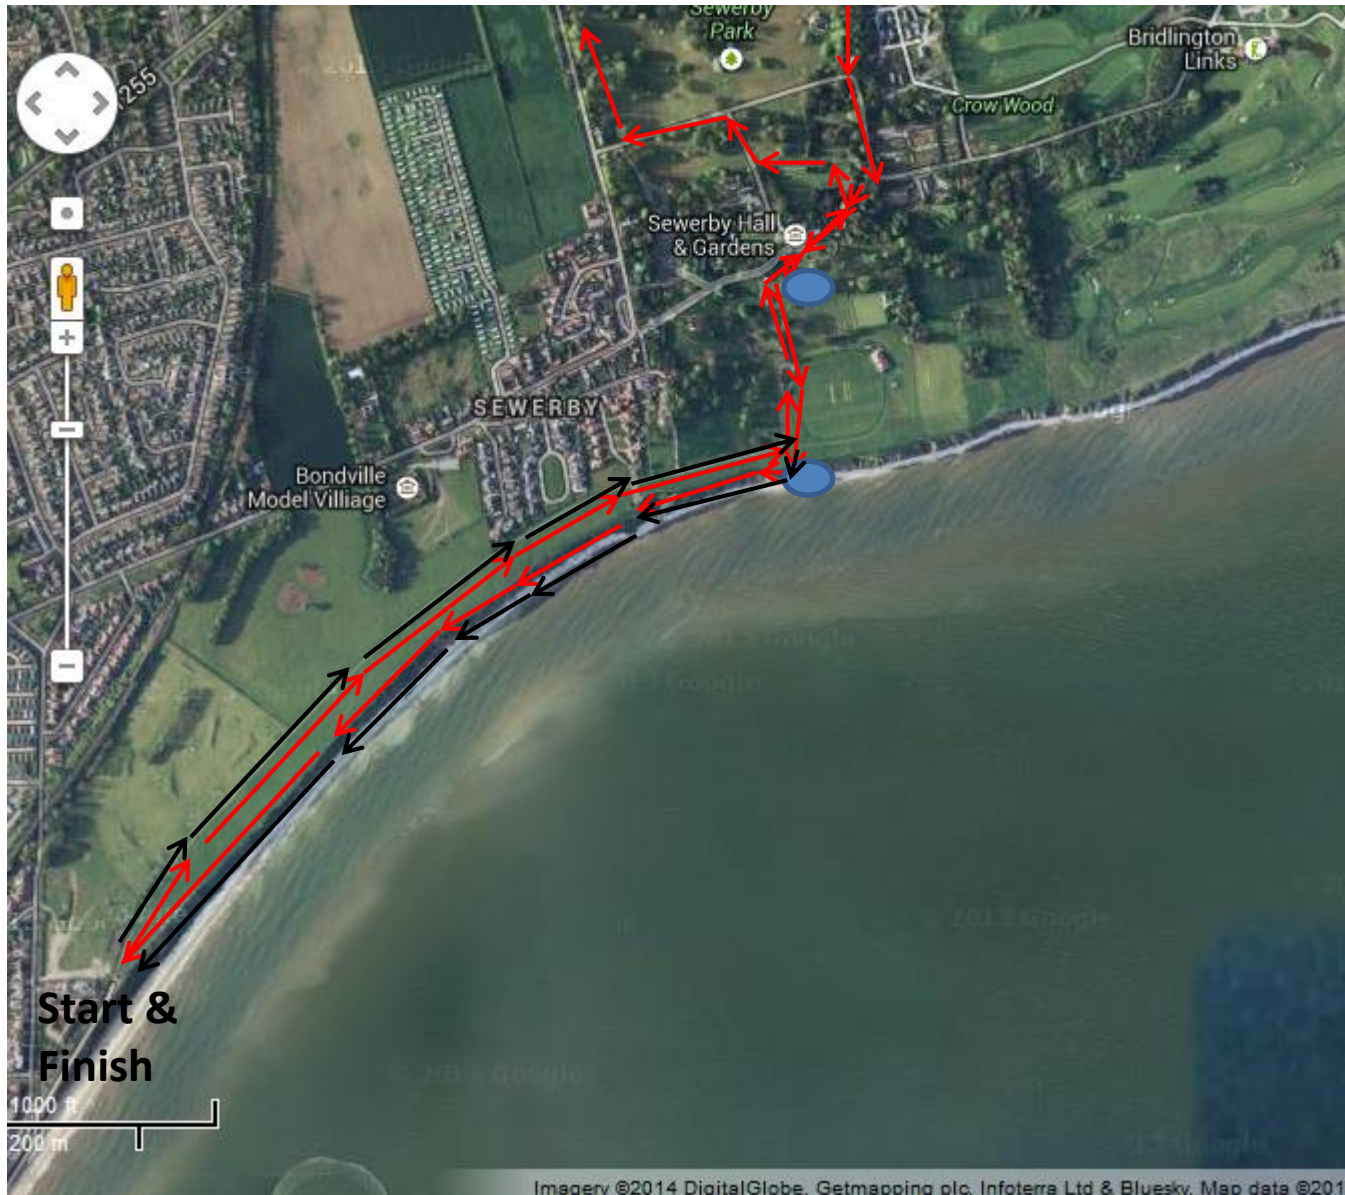

BRIDLINGTON EASTER 5 MILE

SEWERBY HALL SECTION